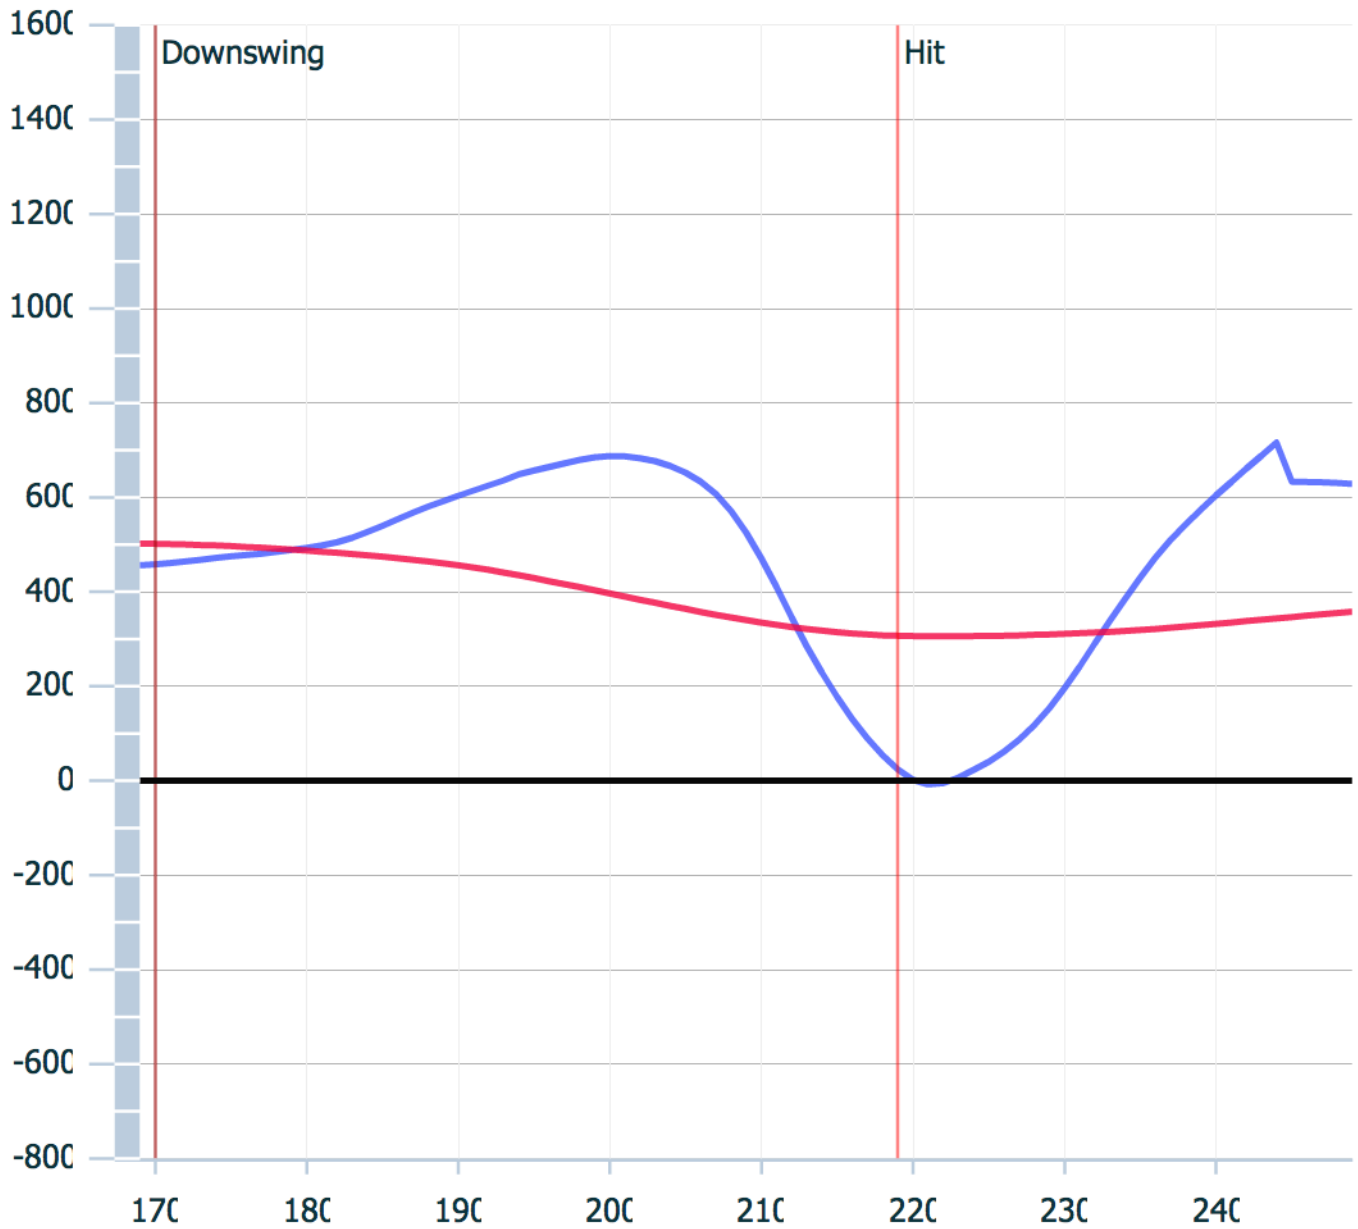

# Graph 1

## Graph legend

- Clubhead path RI1/jankas 2009-12-31 15:16
- Hand path RI1/jankas 2009-12-31 15:16

[Print](#)

[Max. value](#)

## Chart controls